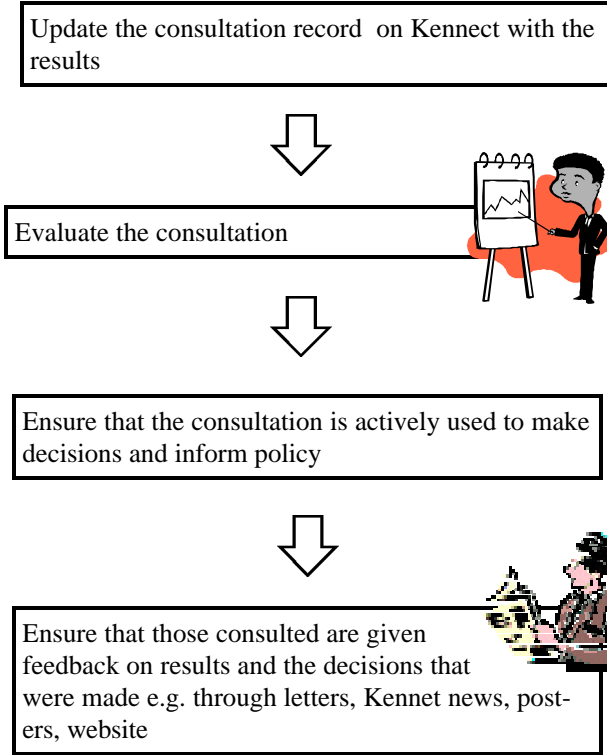

Consultation is carried out to find out what people think and want from the authority; to measure our performance and to show us where we can improve

PROCESS FOR CONSULTATION

FURTHER INFORMATION

How to Consult, a detailed document on every aspect of consultation, and our Consultation Strategy can be found on the policy section of Kennet or on the Kennet website.